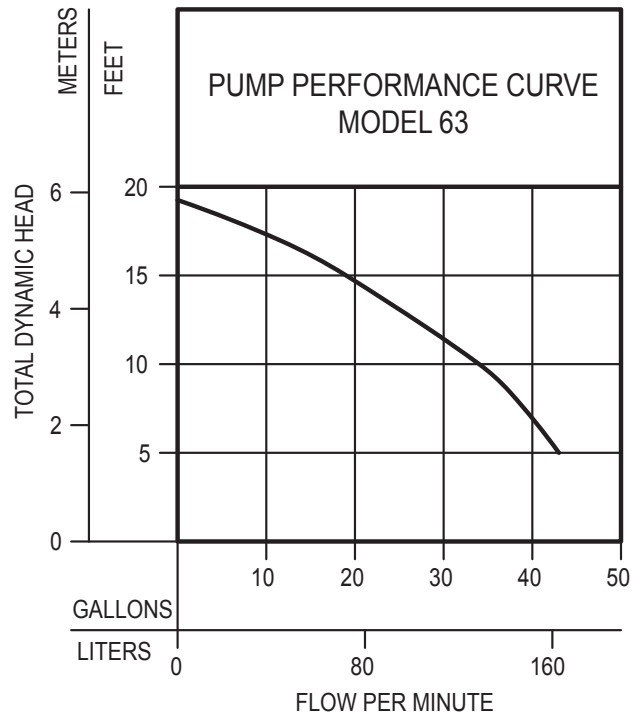

All installation of controls, protection devices and wiring should be done by a qualified licensed electrician. All electrical and safety codes should be followed including the most recent National Electrical Code (NEC) and the Occupational Safety and Health Act (OSHA).

© Copyright 2017 Zoeller® Co. All rights reserved.

502-778-2731 | 800-928-7867 | 3649 Cane Run Road | Louisville, KY 40211-1961 | www.zoellerpumps.com