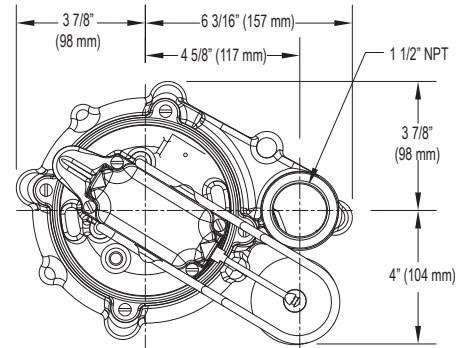

## PRODUCT SPECIFICATIONS

<b>MOTOR</b>	Horse Power	3/10
	Voltage	115
	Phase	1 Ph
	Hertz	60 Hz
	RPM	1550
	Type	Shaded pole
	Insulation	Class B
	Amps	9.7
<b>PUMP</b>	Operation	Automatic
	Auto On/Off Points	7-1/4" (18.4 cm) / 3" (7.6 cm)
	Discharge Size	1-1/2" NPT
	Solids Handling	1/2" (12 mm) spherical solids
	Cord Length	10' (3.1 m)
	Cord Type	UL listed, 3-wire, grounded plug
	Max. Head	19.25' (5.9 m)
	Max. Flow Rate	43 GPM (163 LPM)
	Max. Operating Temp.	130° F (54° C)
	Cooling	Oil filled
	Motor Protection	Auto reset thermal overload
<b>MATERIALS</b>	Cap	Cast iron
	Motor Housing	Cast iron
	Pump Housing	Cast iron
	Base	Cast iron
	Upper Bearing	Sleeve bearing
	Lower Bearing	Sleeve bearing
	Mechanical Seals	Carbon and ceramic
	Impeller Type	Non-clogging vortex
	Impeller	Cast iron
	Hardware	Stainless steel
	Motor Shaft	AISI 1215 cold rolled steel
Gasket	Neoprene	