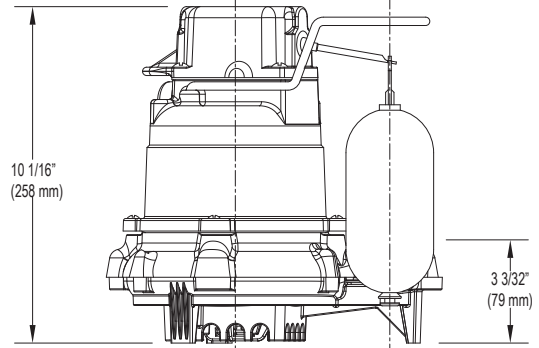

## PRODUCT SPECIFICATIONS

<b>MOTOR</b>	Horse Power	3/10
	Voltage	115
	Phase	1 Ph
	Hertz	60 Hz
	RPM	1550
	Type	Shaded pole
	Insulation	Class B
	Amps	9.7
<b>PUMP</b>	Operation	Automatic
	Auto On/Off Points	7-1/4" (18.4 cm) / 3" (7.6 cm)
	Discharge Size	1-1/2" NPT
	Solids Handling	1/2" (12 mm) spherical solids
	Cord Length	10' (3.1 m)
	Cord Type	UL listed, 3-wire, grounded plug
	Max. Head	19.25' (5.9 m)
	Max. Flow Rate	43 GPM (163 LPM)
	Max. Operating Temp.	130° F (54° C)
	Cooling	Oil filled
	Motor Protection	Auto reset thermal overload
<b>MATERIALS</b>	Cap	Cast iron
	Motor Housing	Cast iron
	Pump Housing	Cast iron
	Base	Cast iron
	Upper Bearing	Sleeve bearing
	Lower Bearing	Sleeve bearing
	Mechanical Seals	Carbon and ceramic
	Impeller Type	Non-clogging vortex
	Impeller	Cast iron
	Hardware	Stainless steel
	Motor Shaft	AISI 1215 cold rolled steel
Gasket	Neoprene	