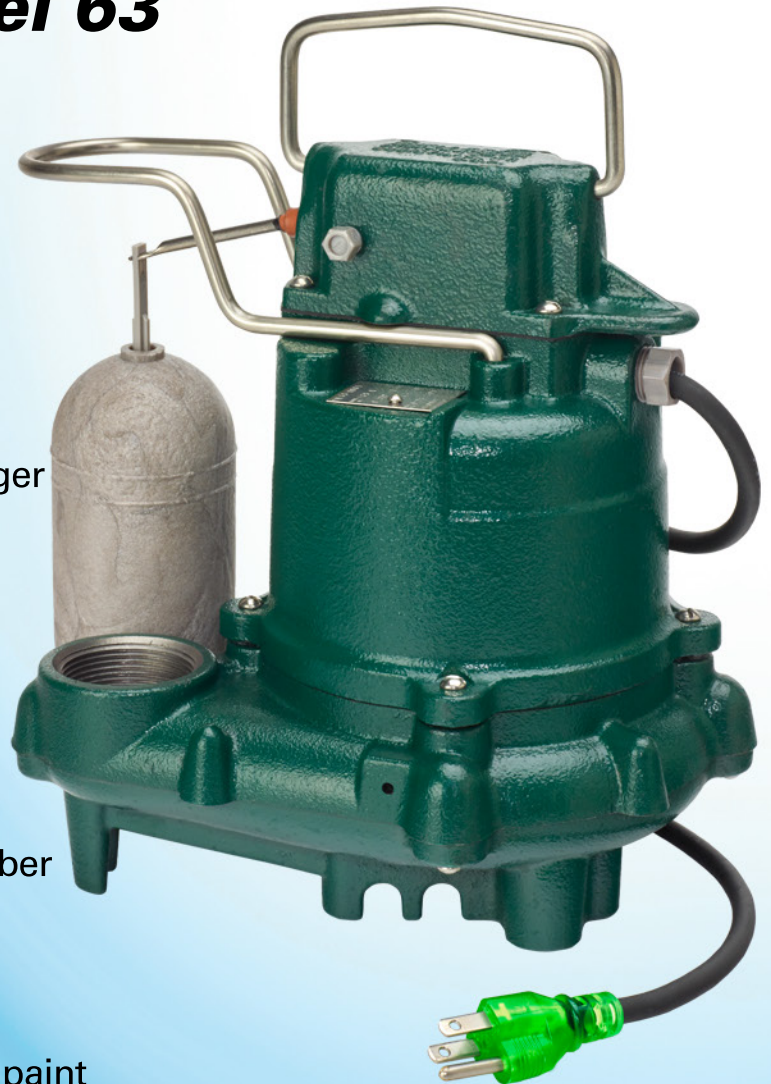

## ***Premium Sump Pump Model 63***

**Zoeller's Newest Addition in  
the Premium Series of Pumps**

### **Features:**

- 5-year warranty
- Advanced switch technology allowing longer switch life (available in automatic only)
- 3/10 HP Premium 115V sump pump
- Performance up to 19.25' (5.9 m) TDH
- Flows up to 43 gpm (163 lpm) per minute
- Green LED plug showing power to the pump
- Viton switch arm boot and heavy-duty rubber power cord for longevity and durability
- All cast iron construction for a more robust pump
- Corrosion-resistant, powder coated epoxy paint

**100% factory tested**

**zoellerpumps.com**

FM2959

## PRODUCT SPECIFICATIONS

<b>MOTOR</b>	Horse Power	3/10
	Voltage	115
	Phase	1 Ph
	Hertz	60 Hz
	RPM	1550
	Type	Shaded pole
	Insulation	Class B
	Amps	9.7
<b>PUMP</b>	Operation	Automatic
	Auto On/Off Points	7-1/4" (18.4 cm) / 3" (7.6 cm)
	Discharge Size	1-1/2" NPT
	Solids Handling	1/2" (12 mm) spherical solids
	Cord Length	10' (3.1 m)
	Cord Type	UL listed, 3-wire, grounded plug
	Max. Head	19.25' (5.9 m)
	Max. Flow Rate	43 GPM (163 LPM)
	Max. Operating Temp.	130° F (54° C)
	Cooling	Oil filled
	Motor Protection	Auto reset thermal overload
<b>MATERIALS</b>	Cap	Cast iron
	Motor Housing	Cast iron
	Pump Housing	Cast iron
	Base	Cast iron
	Upper Bearing	Sleeve bearing
	Lower Bearing	Sleeve bearing
	Mechanical Seals	Carbon and ceramic
	Impeller Type	Non-clogging vortex
	Impeller	Cast iron
	Hardware	Stainless steel
	Motor Shaft	AISI 1215 cold rolled steel
Gasket	Neoprene	